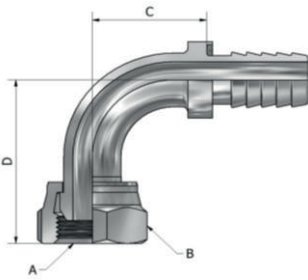

DP105 SERIES(BSP Female Straight)

LIST

PART NUMBER	Products Description							
	Hose In-Dia	Thread PF	Nut Hex		Tail-Growth			
			MM	Inch	MM	Inch		
A	B	C						
DP105-02-04	1/4	1/8-28	14.0	0.55	17.4	0.69		
DP105-04-04	1/4	1/4-19	19.0	0.75	20.0	0.79		
DP105-06-06	3/8	3/8-19	22.0	0.87	23.8	0.94		
DP105-08-08	1/2	1/2-14	27.0	1.06	26.9	1.06		
DP105-08-10	5/8	1/2-14	27.0	1.06	26.9	1.06		
DP105-12-12	3/4	3/4-14	32.0	1.26	29.0	1.14		

DP195 SERIES(BSP Female 90° Elbow)

LIST

PART NUMBER	Products Description							
	Hose In-Dia	Thread PF	Nut Hex		Tail-Growth		Drop	
			MM	Inch	MM	Inch	MM	Inch
A	B	C		D				
DP195-04-04	1/4	1/4-19	19.0	0.75	21.5	0.85	34.2	1.35
DP195-06-06	3/8	3/8-19	22.0	0.87	25.5	1.00	40.4	1.59
DP195-08-08	1/2	1/2-14	27.0	1.06	32.1	1.26	50.6	1.99
DP195-12-12	3/4	3/4-14	32.0	1.26	42.0	1.65	64.0	2.52
DP195-12-12B	3/4	3/4-14	32.0	1.26	33.6	1.32	45.0	1.77