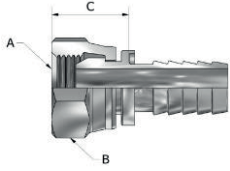

DP105 SERIES(BSP Female Straight)

LIST

PART NUMBER	Products Description							
	Hose In-Dia	Thread PF	Nut Hex		Tail-Growth			
			MM	Inch	MM	Inch		
A	B	C						
DP105-02-04	1/4	1/8-28	14.0	0.55	17.4	0.69		
DP105-04-04	1/4	1/4-19	19.0	0.75	20.0	0.79		
DP105-06-06	3/8	3/8-19	22.0	0.87	23.8	0.94		
DP105-08-08	1/2	1/2-14	27.0	1.06	26.9	1.06		
DP105-08-10	5/8	1/2-14	27.0	1.06	26.9	1.06		
DP105-12-12	3/4	3/4-14	32.0	1.26	29.0	1.14		

DP195 SERIES(BSP Female 90° Elbow)

LIST

PART NUMBER	Products Description							
	Hose In-Dia	Thread PF	Nut Hex		Tail-Growth		Drop	
			MM	Inch	MM	Inch	MM	Inch
A	B	C		D				
DP195-04-04	1/4	1/4-19	19.0	0.75	21.5	0.85	34.2	1.35
DP195-06-06	3/8	3/8-19	22.0	0.87	25.5	1.00	40.4	1.59
DP195-08-08	1/2	1/2-14	27.0	1.06	32.1	1.26	50.6	1.99
DP195-12-12	3/4	3/4-14	32.0	1.26	42.0	1.65	64.0	2.52
DP195-12-12B	3/4	3/4-14	32.0	1.26	33.6	1.32	45.0	1.77